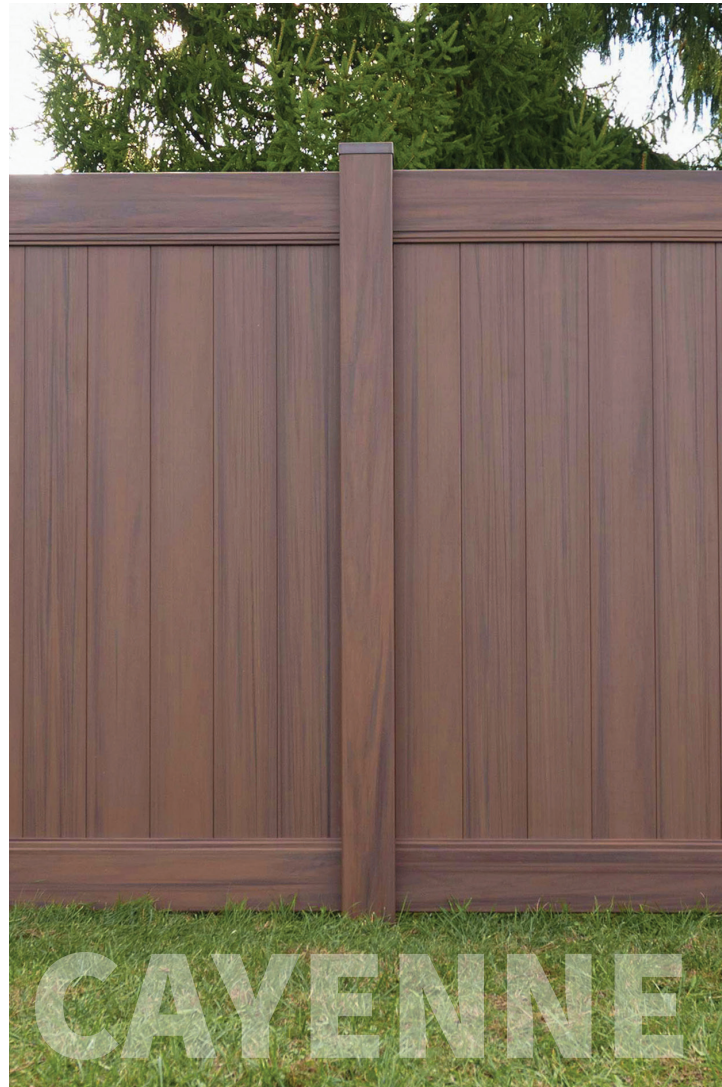

SIGNATURE is the perfect way to add beauty and value to your home