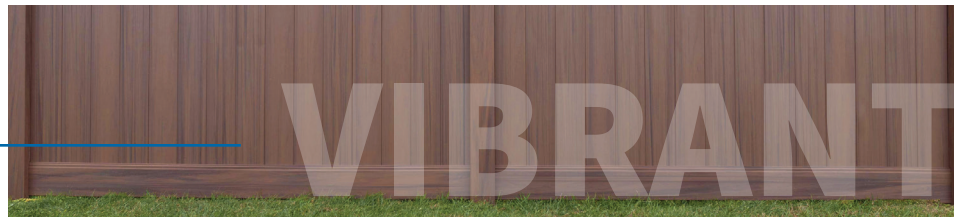

Versatility in Color Choice
Allows for Creative Expression