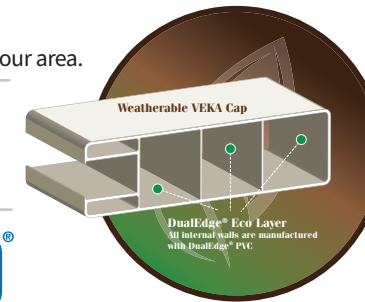

Available in four attractive colors, there are a multitude of color combinations for you to select from, especially when you include our standard solid colors white, khaki and almond. You can combine our Pinnacle program for even more possibilities.

Mother Nature's not the only one that can create lasting beauty

Signature Fence Features:

Designed to match seamlessly with VEKAdeck®, our Signature profiles are made of the same proven formula as our decking. Realize the comfort and beauty without the headaches that other materials present.

- ASA cap is uniquely formulated for darker colors
- Variegated extrusion simulates a non-repeating woodgrain pattern
- DualEdge recycled substrate reinforces VEKA's commitment to environmental responsibility
- Signature fence carries a 20-year limited warranty*
- See your local sales representative for a list of available styles and colors in your area.

VEKA Outdoor Living Products are designed to complement each other for a high-end, uniform look in your modern outdoor living spaces.

dualedge®
ECO LAYER EXTRUSION TECHNOLOGY

For over 20 years, VEKA North America has focused on its own initiatives by using in-house mixed color, pre-consumer, reclaimed PVC for agricultural post and rail as well as extruded packaging containers and liners. DualEdge® Eco Layer profiles are VEKA's solution to reclaimed

material into the marketplace. Select shapes are available to our fabricator base for the manufacture of PVC fence and rail. The dual layers consist of VEKA's standard, high-performance, weatherable PVC outer shell, along with our own in-house captured PVC substrate.

Espresso

Cayenne

Hazelnut

Storm