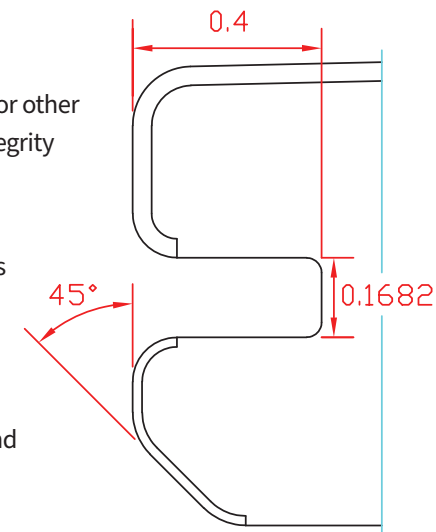

VEKAdeck Groove

After months of design variations and testing, VEKAdeck Groove deck board is compatible with most hidden deck fasteners designed for slotted PVC deck boards. Groove offers the same proven quality and consistency as our standard cellular PVC deck board, backed by the same no-nonsense warranty that's been around for over two decades.

- Carries the same inherent design features and benefits as traditional VEKAdeck
- Top surface is not penetrated with screws, plugs or other systems that could compromise dimensional integrity commonly seen in typical composite decking containing organic materials
- Faster installation than conventional deck boards
- Lightweight cellular extrusion process yields low specific gravity, making VEKAdeck lighter than wood and composite materials
- VEKAdeck Groove is available in Khaki, Pewter and our four Signature colors: Espresso, Cayenne, Hazelnut and Storm