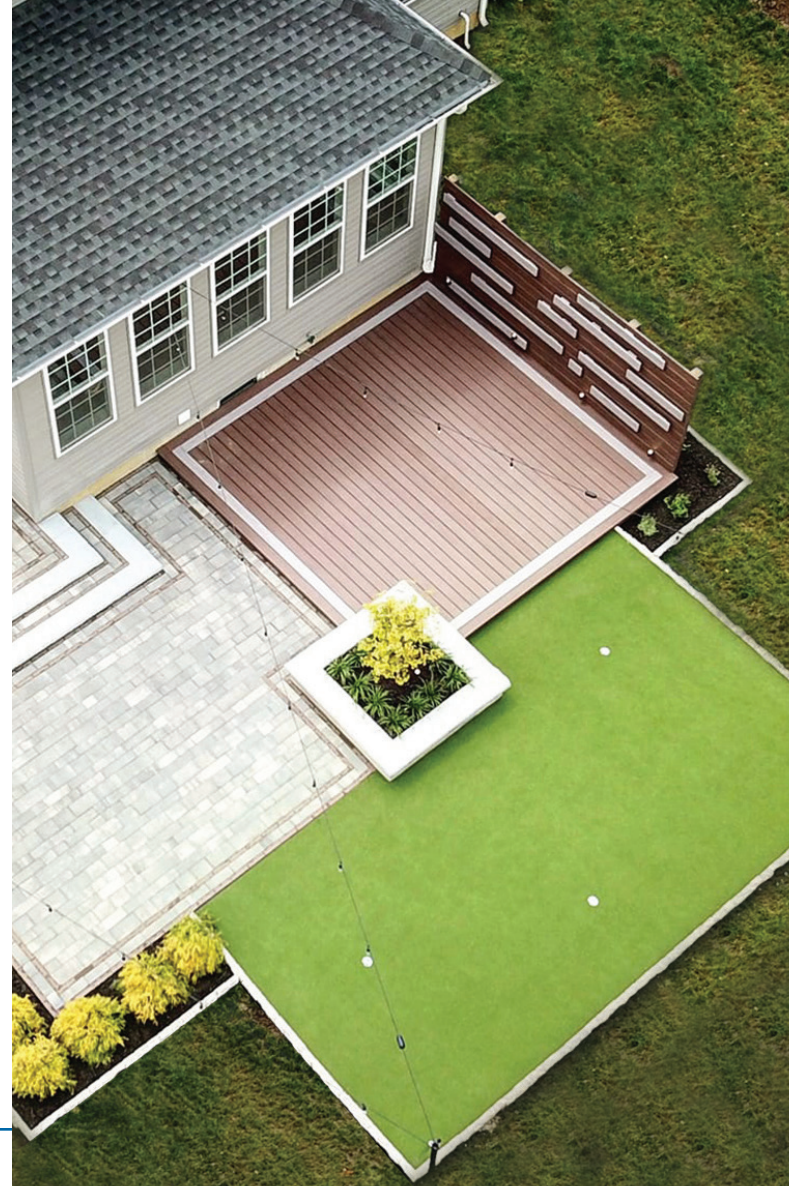

Engineered for Performance

Our vinyl compound is specifically formulated for maximum performance. Pure materials and micro-ingredients are concentrated in an outer layer. Stabilizers and impact modifiers are blended into the inner core for durability and strength. Our cellular process creates a microscopic honeycomb structure throughout the substrate, keeping weight down while adding to the workability of the finished board.

VEKAdeck is designed to have a slight crown and radius edges, ensuring proper runoff. During the in-line process, the lineal is embossed with a deep wood grain. The result is a surface that is slip resistant, wet or dry.

VEKAdeck has been tested by Intertek to the ICC-Evaluation Service AC174 criteria for structural properties, durability and surface burning characteristics. When installed in accordance with local building codes, VEKAdeck has been shown to be a superior decking surface.