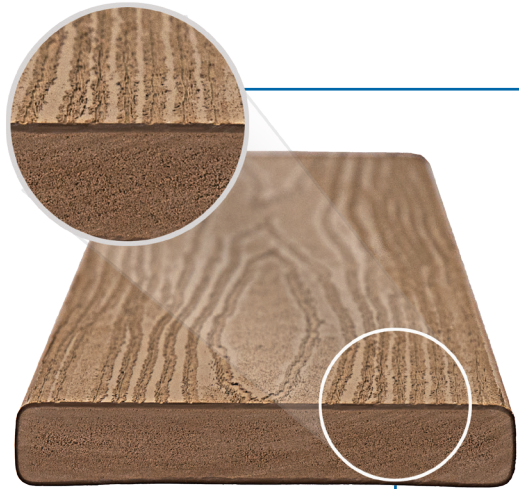

VEKAdeck is designed to have a slight crown and radius edges, ensuring proper runoff. During the in-line process, the lineal is embossed with a deep wood grain. The result is a surface that is slip resistant, wet or dry.

VEKAdeck Groove

After months of design variations and testing, VEKAdeck Groove deck board is compatible with most hidden deck fasteners designed for slotted PVC deck boards. Groove offers the same proven quality and consistency as our standard cellular PVC deck board, backed by the same no-nonsense warranty that's been around for over two decades.

- Carries the same inherent design features and benefits as traditional VEKAdeck
- Top surface is not penetrated with screws, plugs or other systems that could compromise dimensional integrity commonly seen in typical composite decking containing organic materials
- Faster installation than conventional deck boards
- Lightweight cellular extrusion process yields low specific gravity, making VEKAdeck lighter than wood and composite materials
- VEKAdeck Groove is available in Khaki, Pewter and our four Signature colors: Espresso, Cayenne, Hazelnut and Storm

100% Cellular PVC Core

VEKadeck is not a composite and contains no organic material.

Installs Easily & Quickly

VEKadeck is lightweight and easy to handle. VEKadeck and matching fascia can be cut, sawed, screwed, and requires no pre-drilling. Install traditionally like wood, with deck screws.