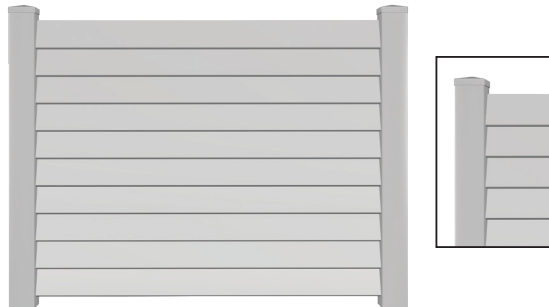

**WHITE  
VARIEGATED**

**Privacy Fence**  
Closed Top, Straight Rail, 7" T&G Pickets

**Privacy Fence**  
Straight Rail, T&G 6" Pickets

**Semi-Privacy Louvered Fence**  
with 6" Pickets

**Privacy Fence**  
Deco-Rail, T&G 6" Pickets

**Agriculture Fence**  
2, 3 or 4 Rail

**Privacy Fence**  
Straight Rail, T&G 7" Pickets

**RANCH  
RAIL**

**VEKA**fence  
VINYL FENCING PRODUCTS

**VEKA**  
OUTDOOR LIVING PRODUCTS

www.vekaolp.com

**VEKAdeck**  
ADVANCED CELLULAR PVC DECKING

**VEKArail**  
ENGINEERED HANDRAIL SYSTEM

Consider VEKAdeck or VEKArail to complement your VEKAfence installation

The information contained within is current at the time of printing. Changes to products may have been made since publication. Due to limitations of the printing process, colors shown may not be accurate.

## A Full Line of Profiles & Fence Systems

VEKA's fence and rail profiles allow for versatility in fabrication. Choose from our unique PVC fence system designs or be as creative as you like. The only boundary is your imagination.