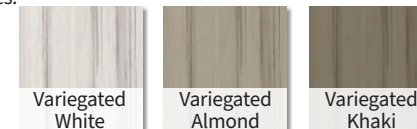

## Standard Vinyl Color Options

White Almond Khaki \*Stone

\*Ask your local sales account executive for color and profile combinations available in your area.

## Additional Variegated Color Options

Variegated color options are only available as 6" or 7" infill T&G profiles.

Variegated White Variegated Almond Variegated Khaki

**Semi-Privacy Fence**  
1 1/2" & 6" Pickets