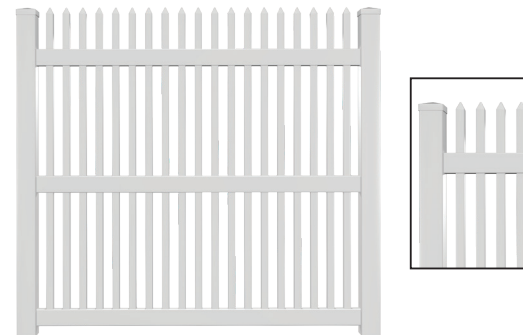

## A Full Line of Profiles & Fence Systems

VEKA's fence and rail profiles allow for versatility in fabrication. Choose from our unique PVC fence system designs or be as creative as you like. The only boundary is your imagination.

Total Quality. Assured.  
CCRR-0138 ATI-AA-676

**Picket Pool Fence**  
with 1/2" Pickets

**Straight Picket Fence**  
with 3" Pickets

**Straight Picket Fence**  
with 1 1/2" Pickets

**Concave Picket Fence**  
with 3" Pickets