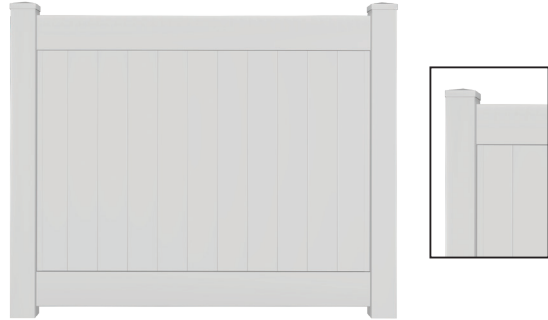

**WHITE  
VARIEGATED**

**Privacy Fence**  
Closed Top, Straight Rail, 7" T&G Pickets

**Privacy Fence**  
Straight Rail, T&G 6" Pickets

**Semi-Privacy Louvered Fence**  
with 6" Pickets

**Privacy Fence**  
Deco-Rail, T&G 6" Pickets

**VEKArail**  
ENGINEERED HANDRAIL SYSTEM

Consider VEKAdeck or VEKArail to complement your VEKAfence installation

The information contained within is current at the time of printing. Changes to products may have been made since publication. Due to limitations of the printing process, colors shown may not be accurate.

## A Full Line of Profiles & Fence Systems

VEKA's fence and rail profiles allow for versatility in fabrication. Choose from our unique PVC fence system designs or be as creative as you like. The only boundary is your imagination.