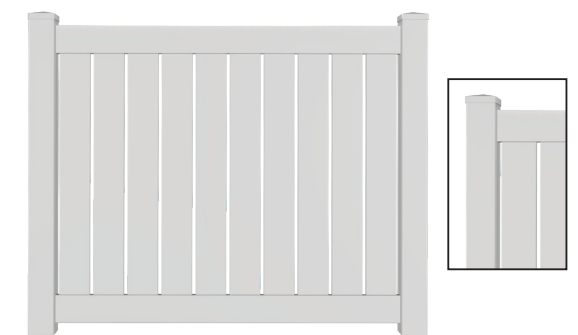

Semi-Privacy Fence
with 6" Pickets