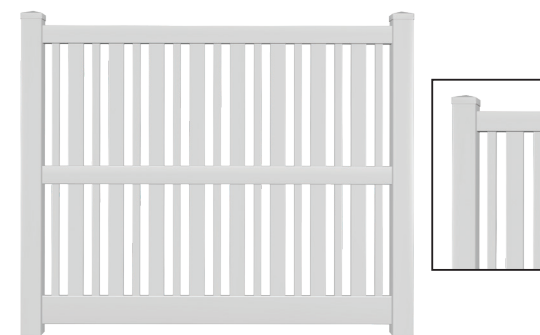

## Additional Variegated Color Options

Variegated color options are only available as 6" or 7" infill T&G profiles.

Variegated White Variegated Almond Variegated Khaki

**Semi-Privacy Fence**  
1 1/2" & 6" Pickets