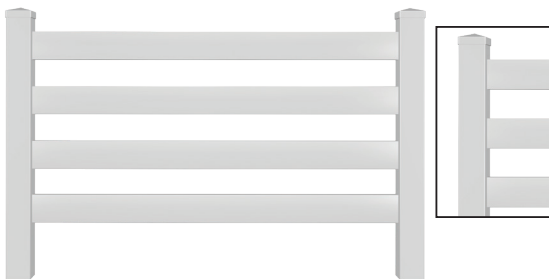

**WHITE  
VARIEGATED**

**Privacy Fence**  
Closed Top, Straight Rail, 7" T&G Pickets

**Privacy Fence**  
Straight Rail, T&G 6" Pickets

**Semi-Privacy Louvered Fence**  
with 6" Pickets

**Privacy Fence**  
Deco-Rail, T&G 6" Pickets

**VEKArail**  
ENGINEERED HANDRAIL SYSTEM

Consider VEKAdeck or VEKArail to complement your VEKAfence installation

The information contained within is current at the time of printing. Changes to products may have been made since publication. Due to limitations of the printing process, colors shown may not be accurate.

## A Full Line of Profiles & Fence Systems

VEKA's fence and rail profiles allow for versatility in fabrication. Choose from our unique PVC fence system designs or be as creative as you like. The only boundary is your imagination.