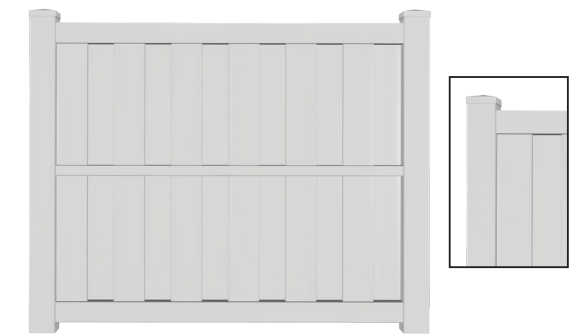

Shadowbox Fence
with 6" Pickets